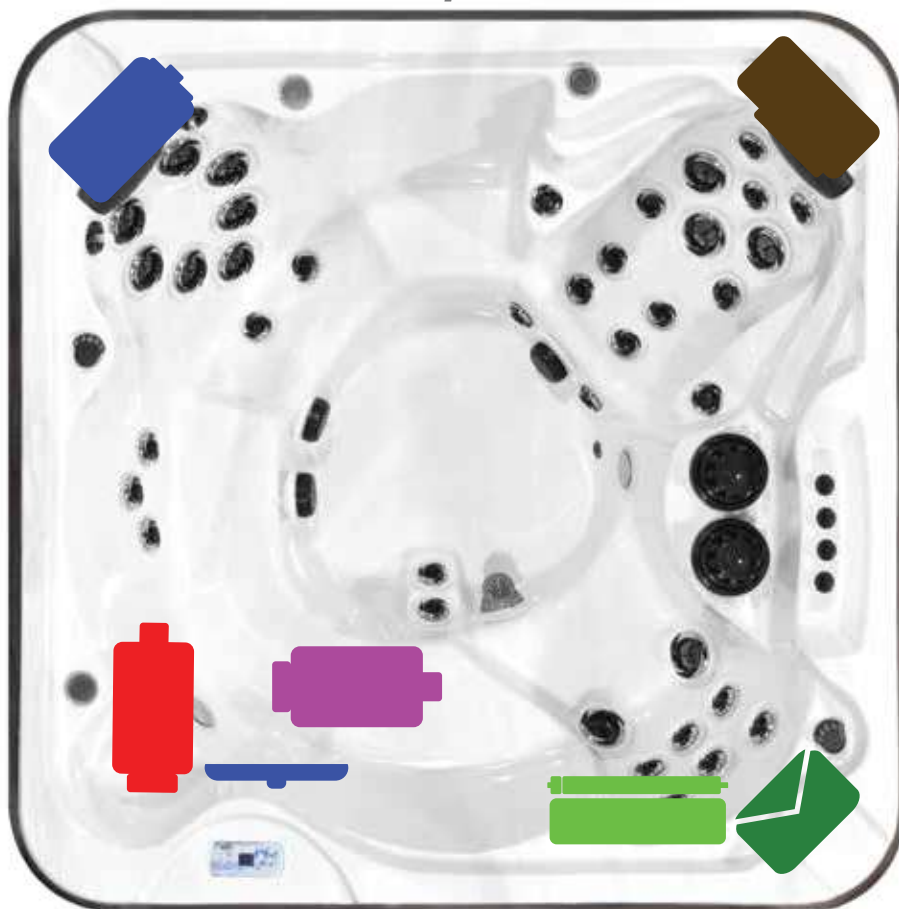

Uncompromised Excellence

Totem

Classic Series

INYE Spa Pack

Pump 1

PK Gen

Pump 2

Stereo

INYE 5

SubWoofer

Onzen™

**ENGINEERED
FOR THE WORLD'S
HARSHEST CLIMATES**

You Deserve it!