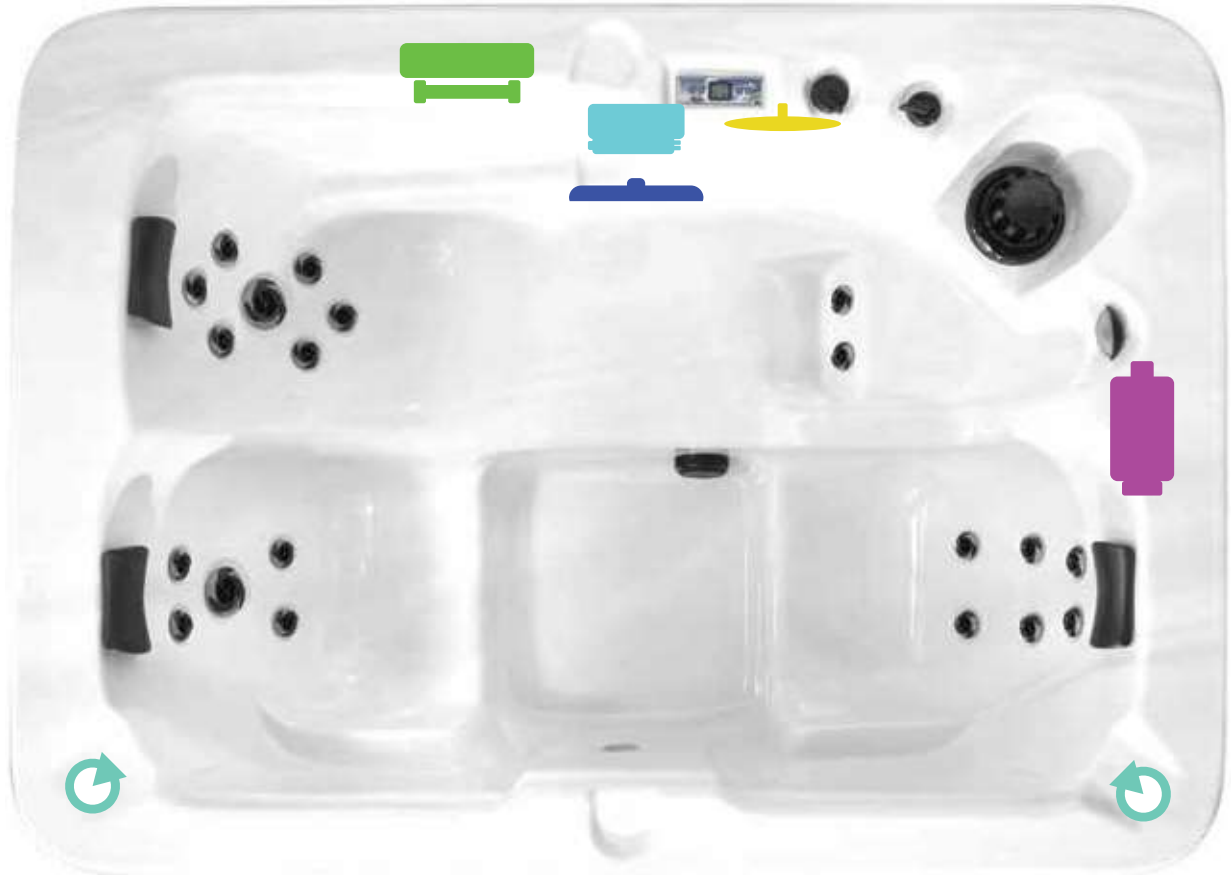

Uncompromised Excellence

Ellesmere

Core Series

Pump 1

In.Touch2

Speaker

Pack / Heater

Onzen™